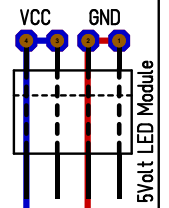

# display replacement for Gottlieb MA-644, MA-999 & MA-1361

L154  
*development*

AV1B1\_2A23

20

test

MA-644

MA-999/MA-1361

D2

808\_59A

test

test