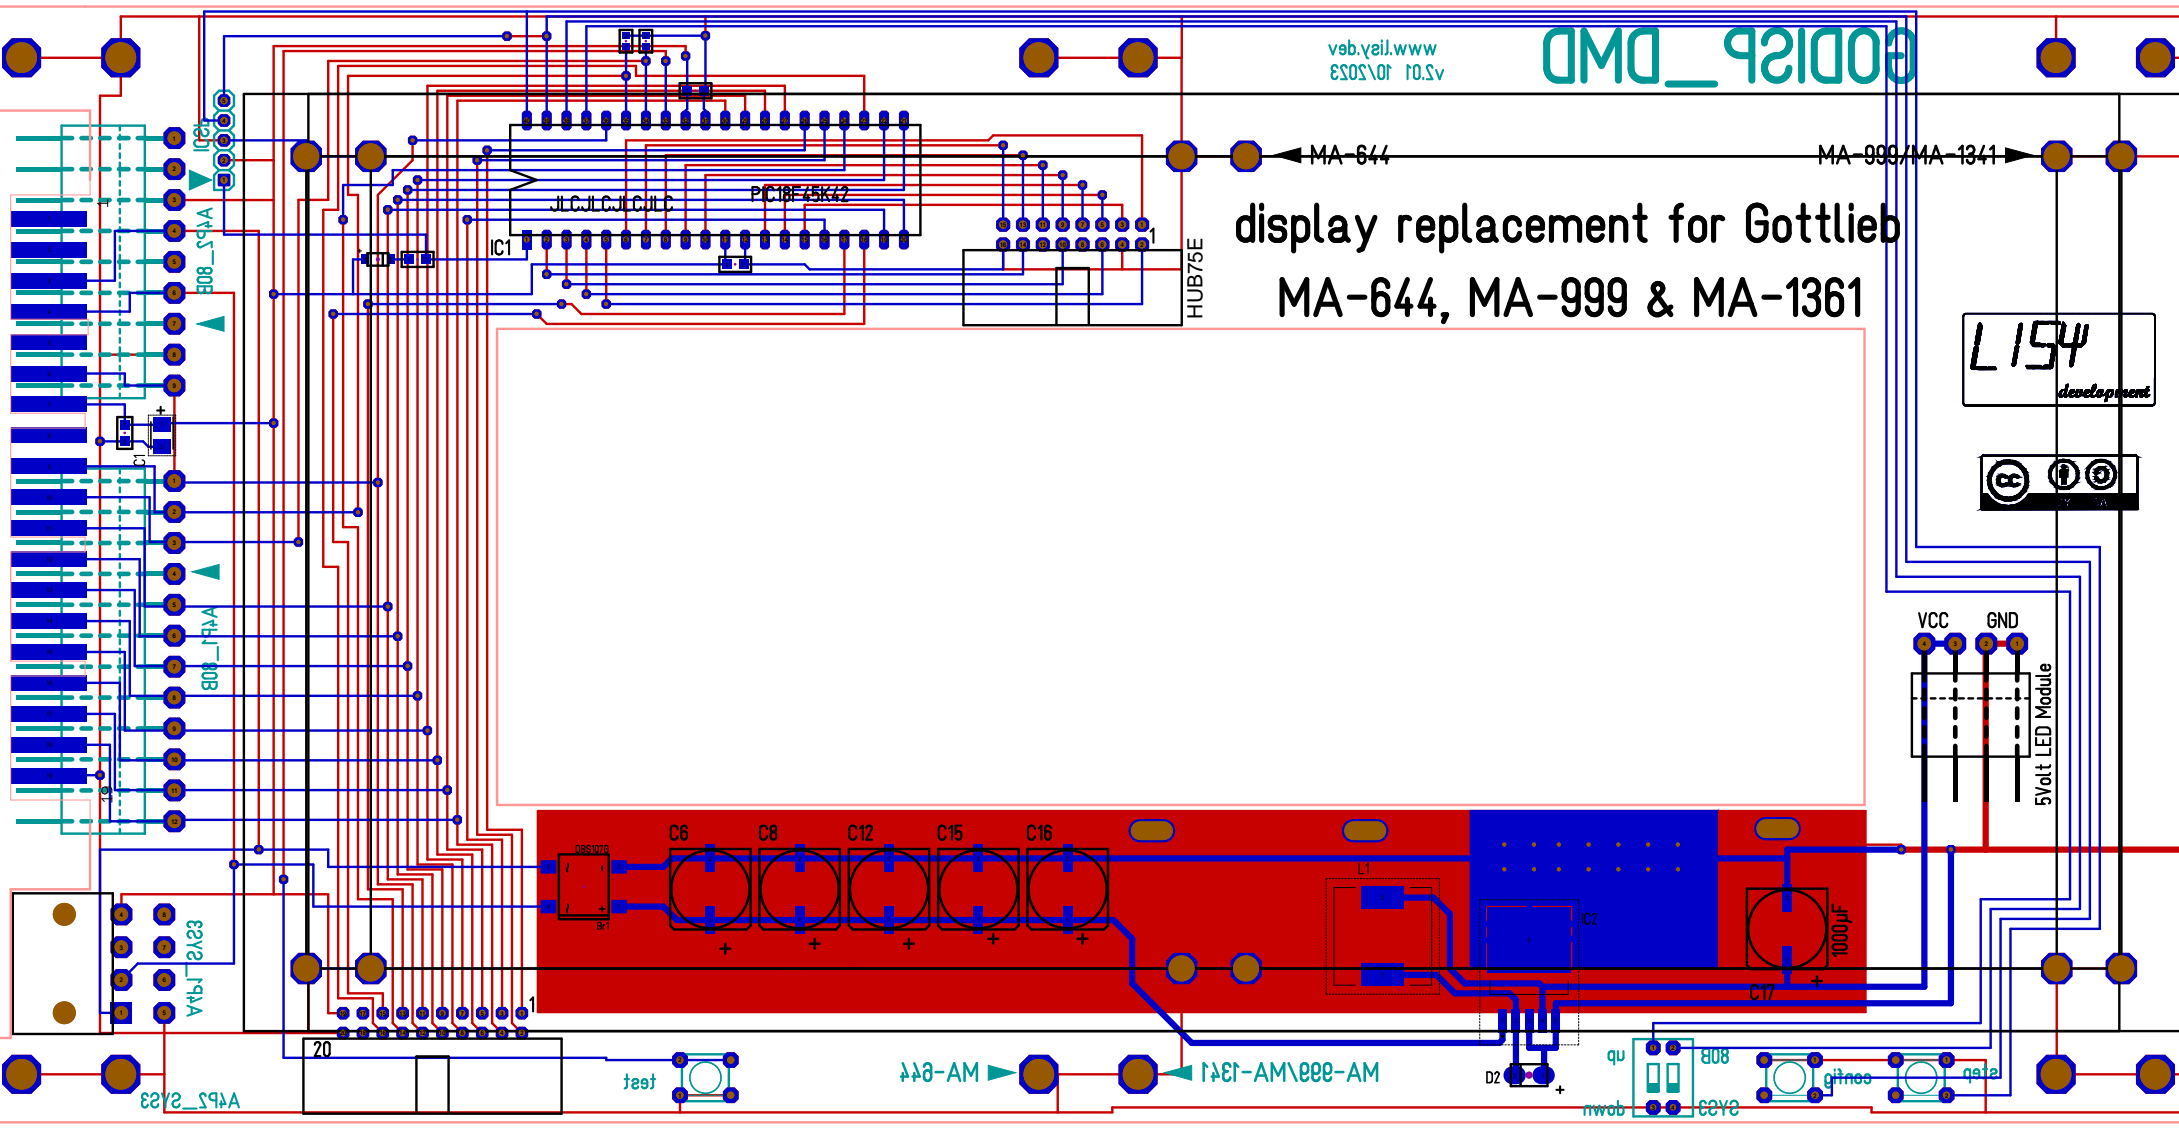

# display replacement for Gottlieb MA-644, MA-999 & MA-1361

L154  
*development*

AV1B1\_2A23

20

test

MA-644

MA-999/MA-1361

D2

808\_59A

test

test