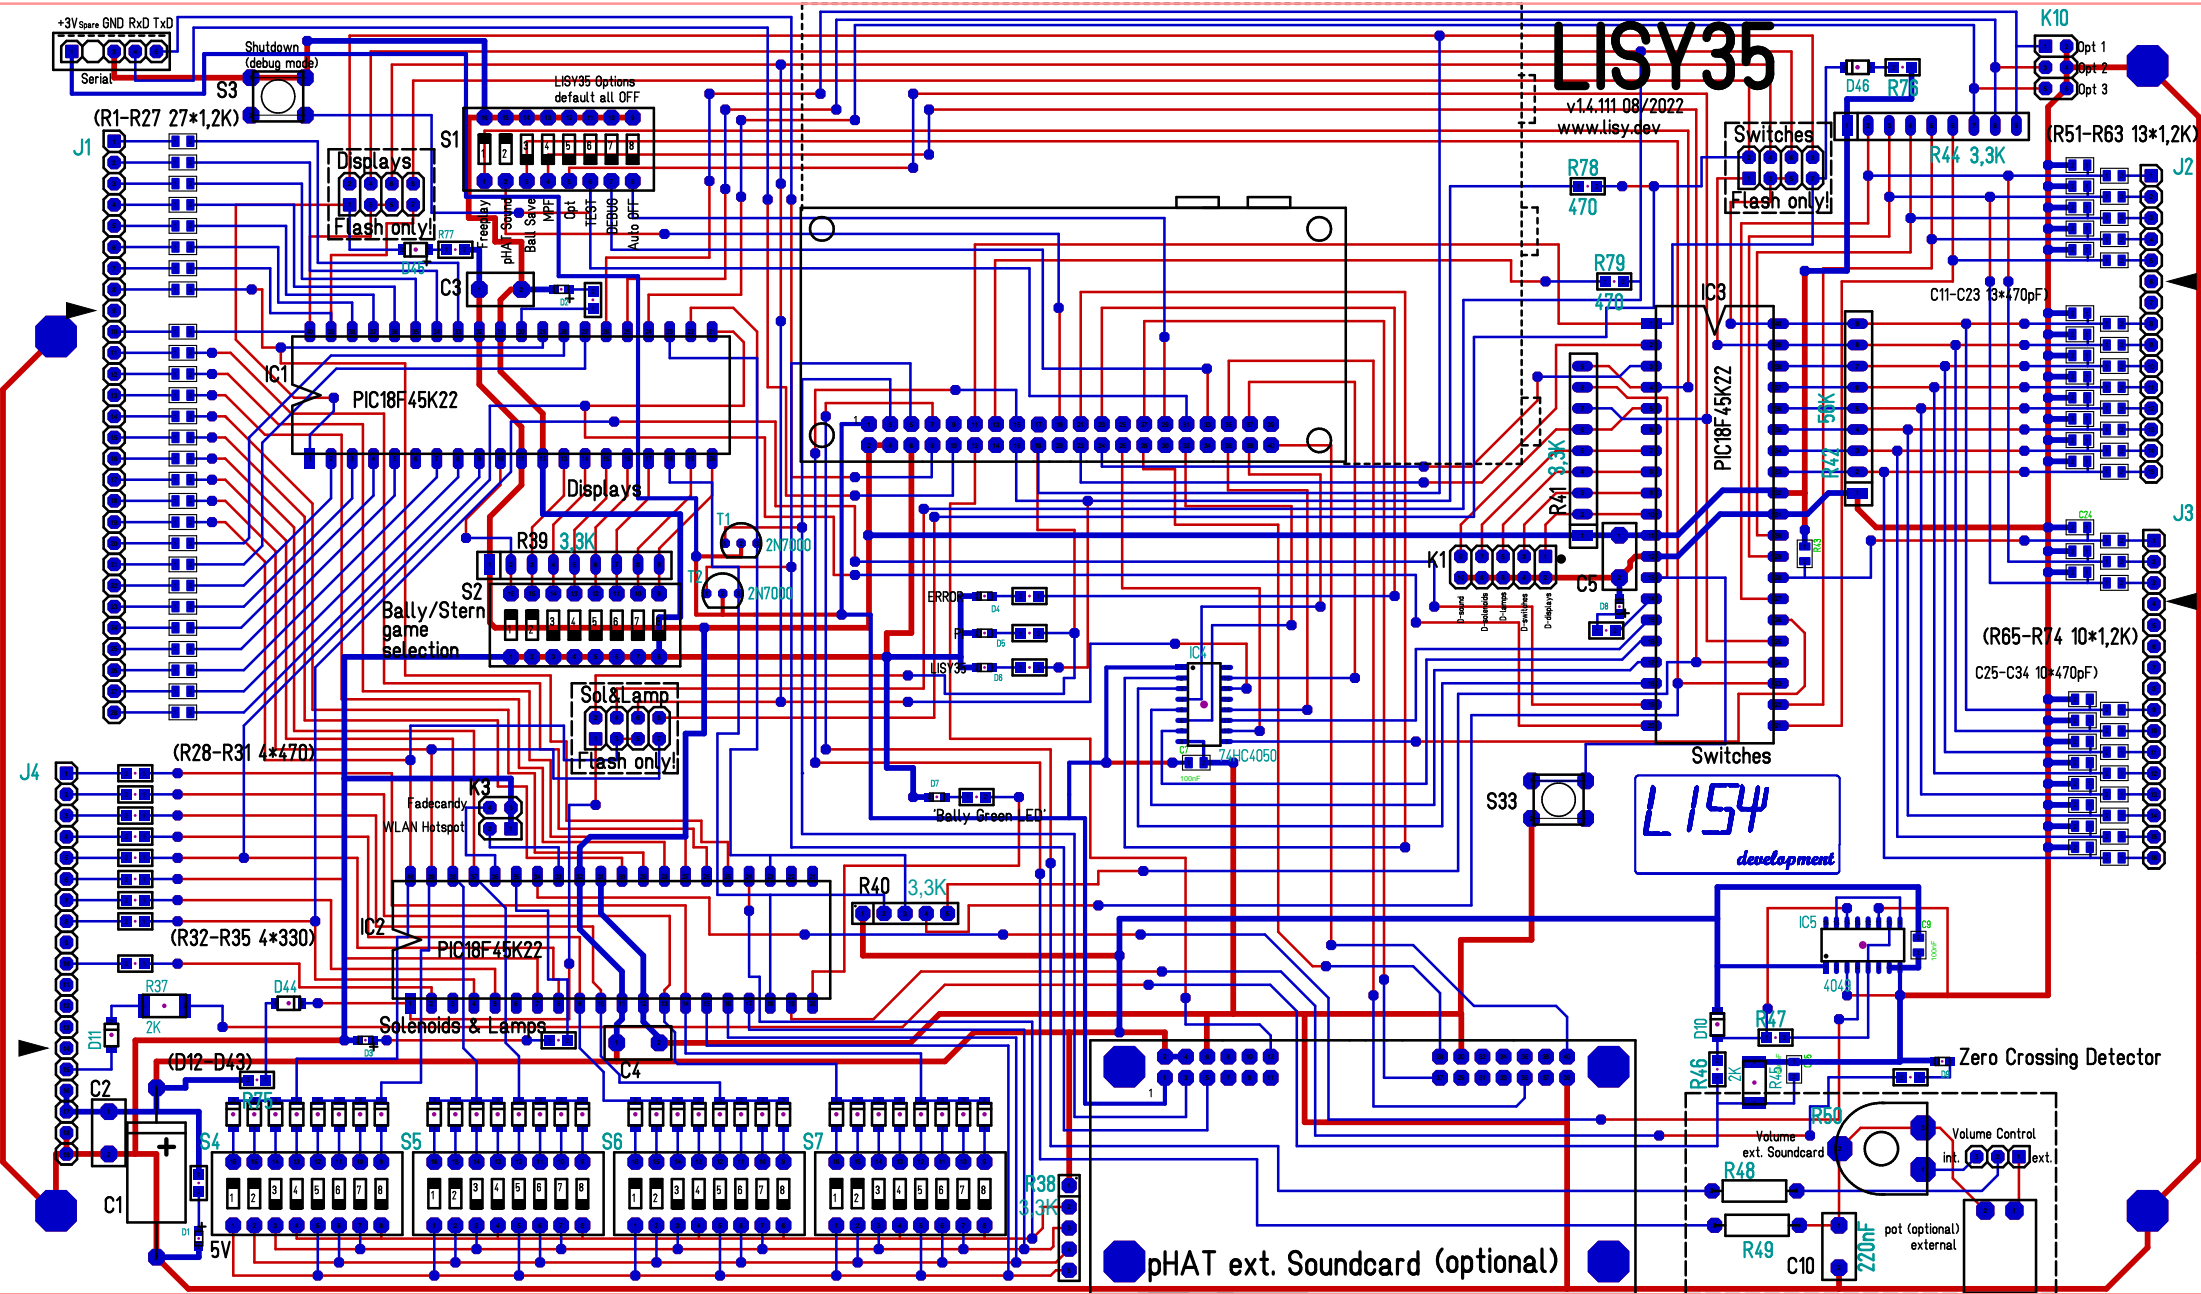

LISY35

v1.4.111.08/2022
www.lisy.dev

LISY
development

PHAT ext. Soundcard (optional)

Zero Crossing Detector

Volume Control

ext. Soundcard

pot (optional) external

Volume Control

ext. Soundcard

pot (optional) external

Volume Control

ext. Soundcard

pot (optional) external