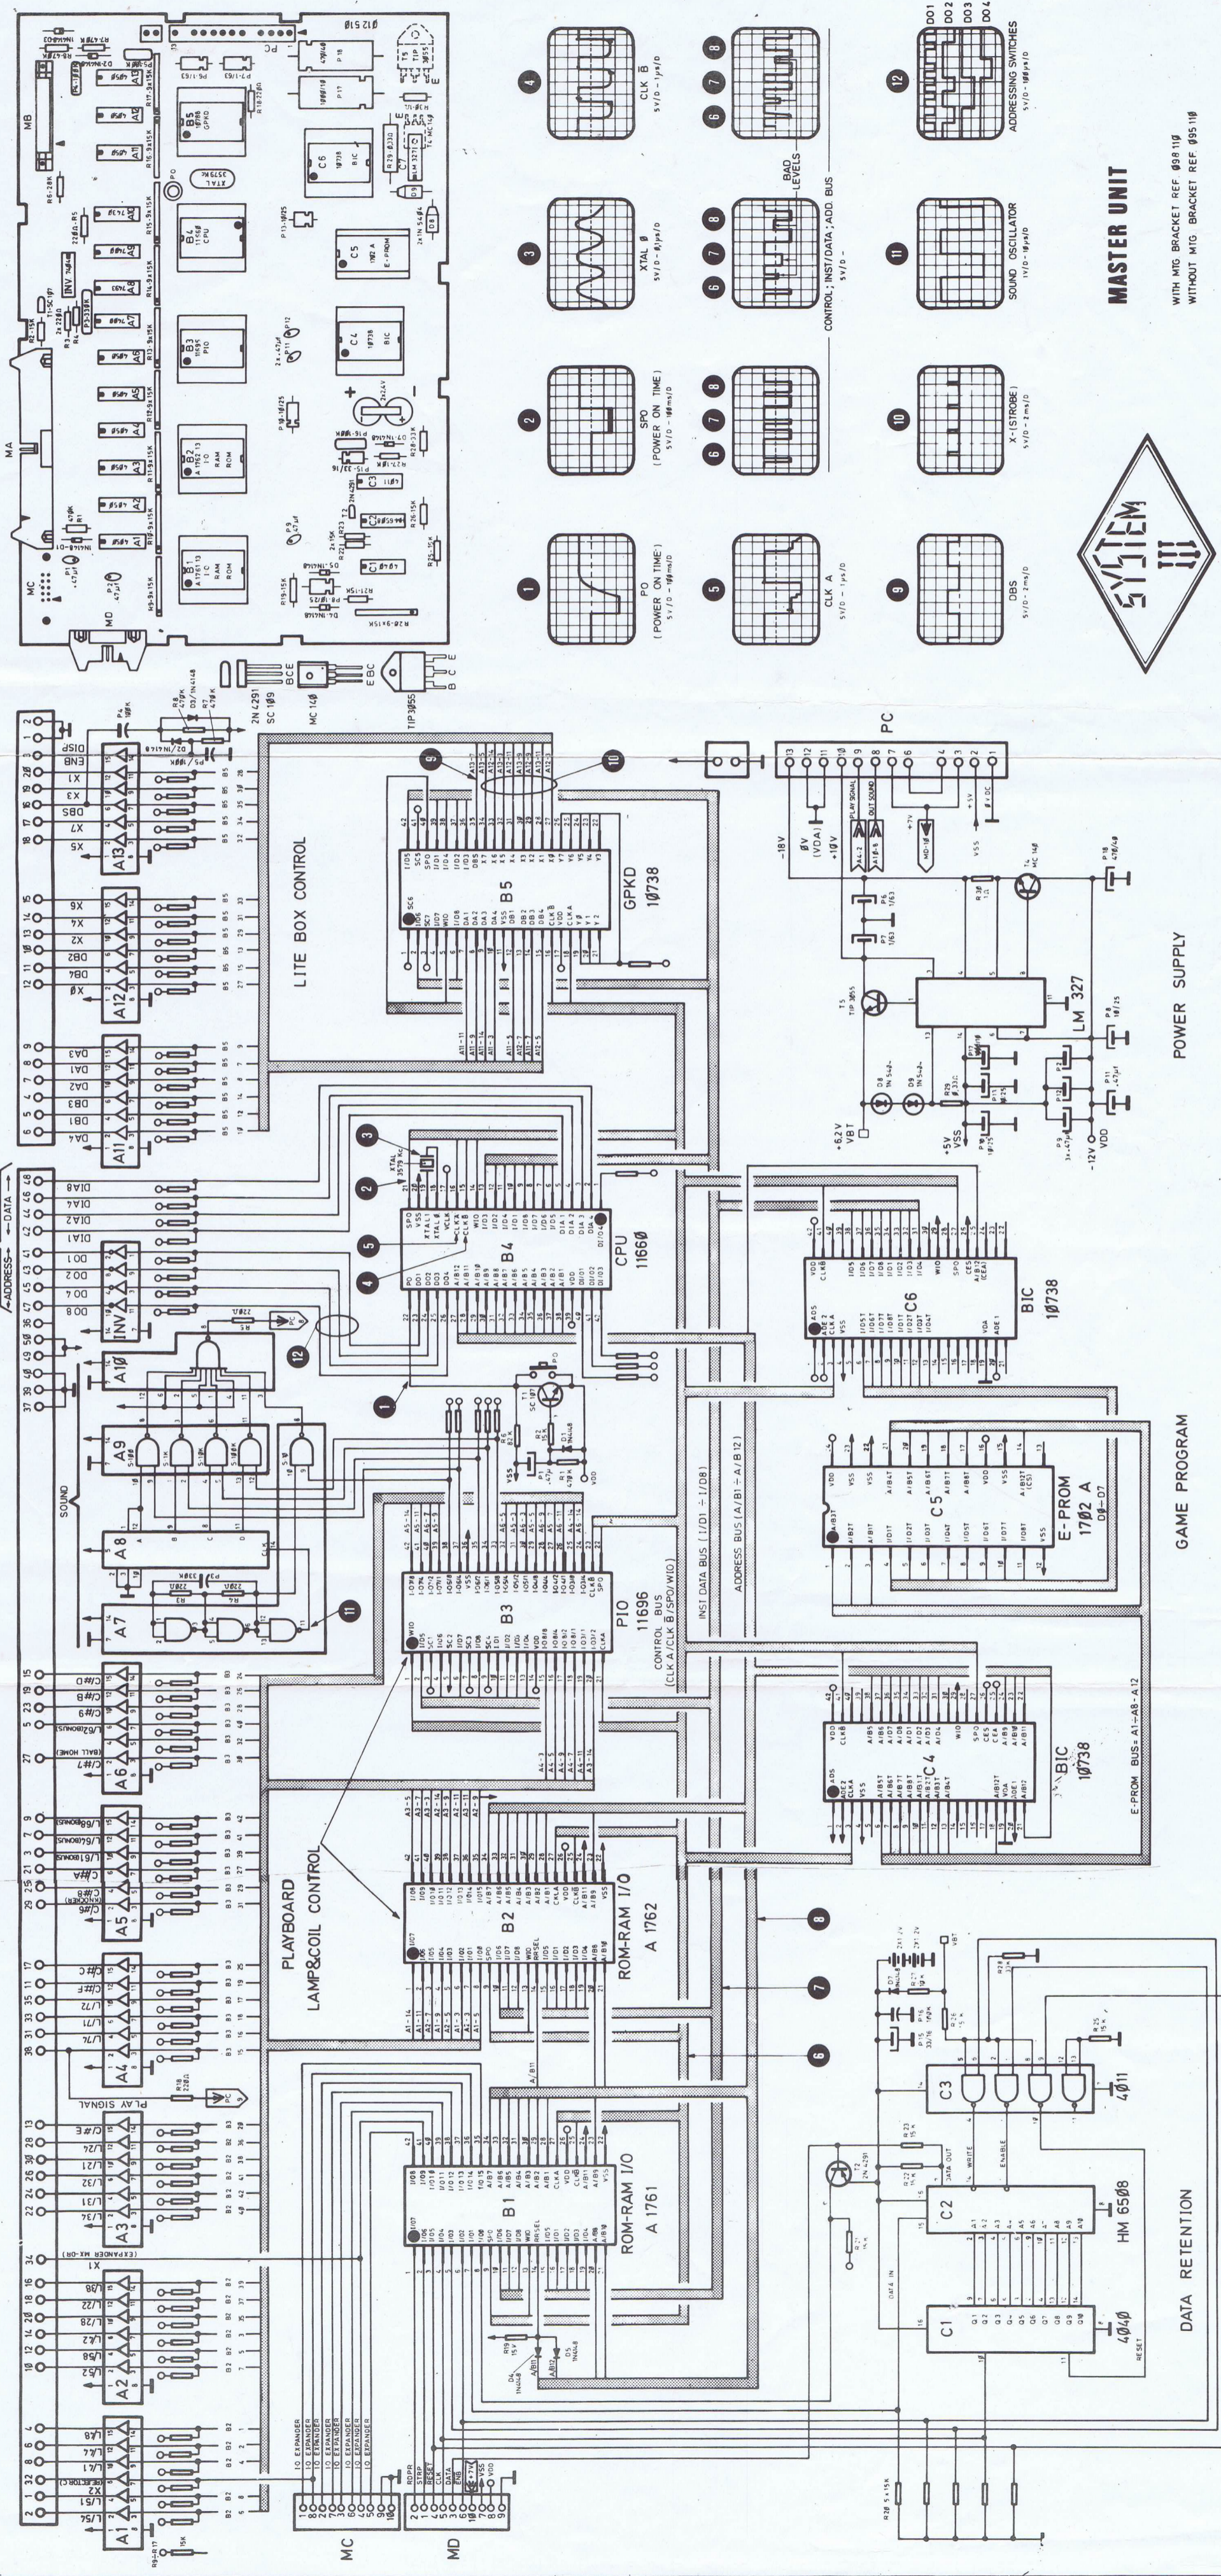

MA CONNECTOR (PLAYBOARD)

SWITCH CONTROL

MB CONNECTOR (LITE BOX)

MASTER UNIT

WITH MTG BRACKET REF 098.110
WITHOUT MTG BRACKET REF 095.110

POWER SUPPLY

GAME PROGRAM

DATA RETENTION