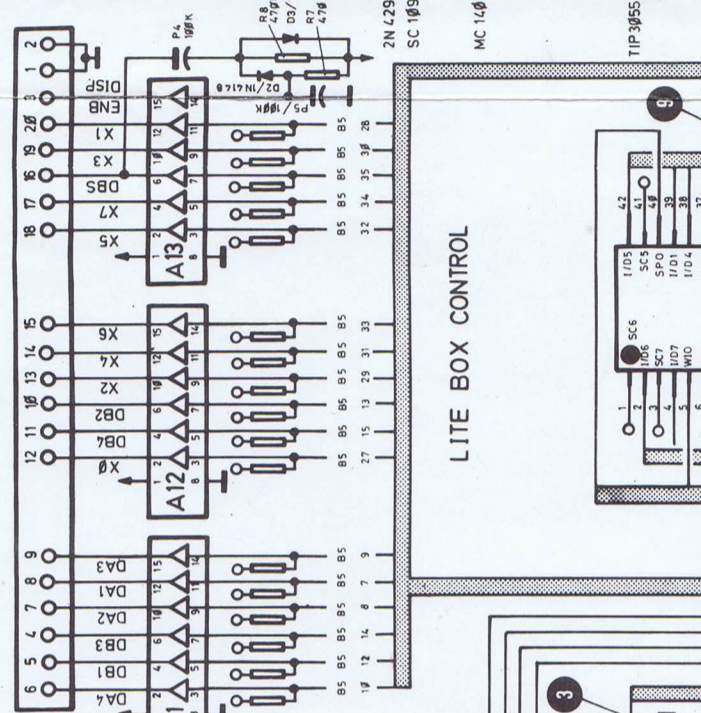

MA CONNECTOR (PLAYBOARD)

SWITCH CONTROL

MB CONNECTOR (LITE BOX)

MASTER UNIT

WITH MTG BRACKET REF 098.110
WITHOUT MTG BRACKET REF 095.110

POWER SUPPLY

GAME PROGRAM

DATA RETENTION