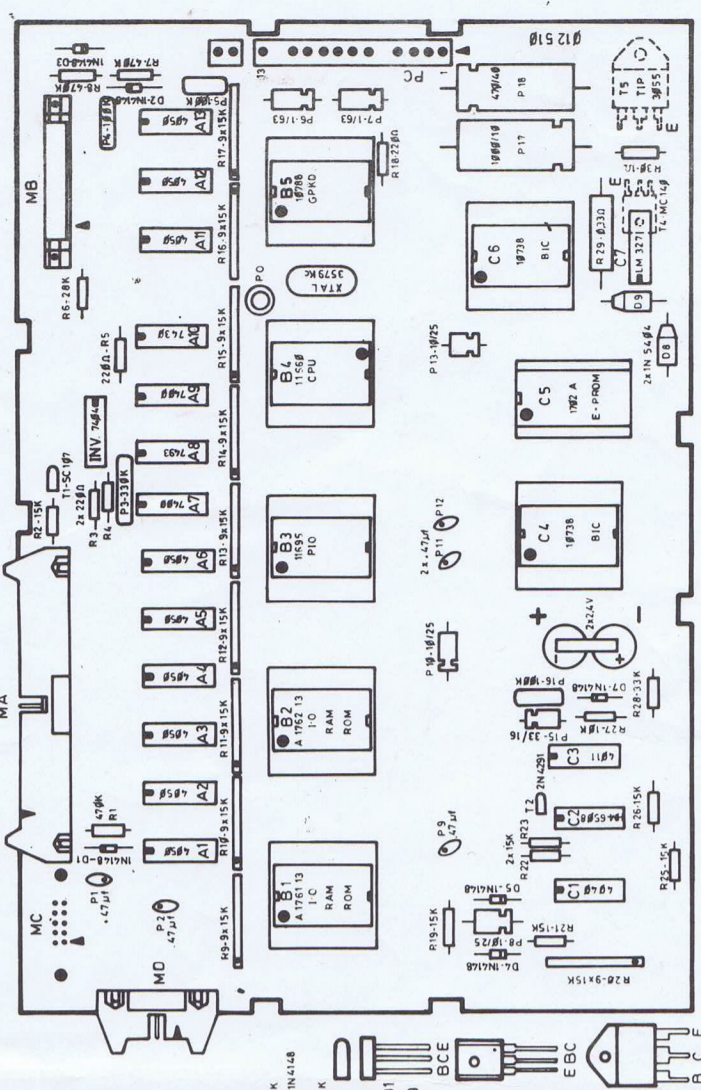

MA CONNECTOR (PLAYBOARD)

SWITCH CONTROL

MB CONNECTOR (LITE BOX)

MASTER UNIT

WITH MTG BRACKET REF 098.110
WITHOUT MTG BRACKET REF 095.110

POWER SUPPLY

GAME PROGRAM

DATA RETENTION